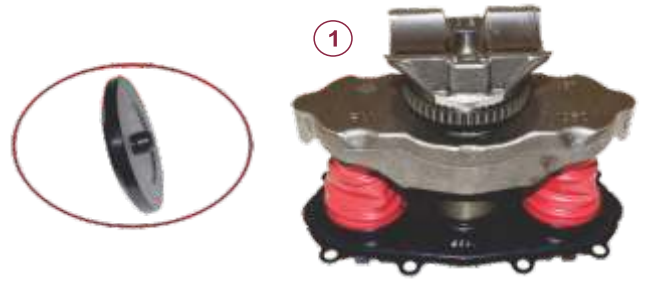

- 1- BTT211 Guide Pin Ø37x123mm
- 2- BTC42 Screw M16x1.5x100mm
- 3- BTT212 Guide Pin Ø36x70mm
- 4- BTC2 Screw M16X1.5X70mm
- 5- BTK74 Boot
- 6- BTP46 Plastic Ring
- 7- BTK75 Plastic Tap
- 8- BTK77 O-Ring
- 9- BTK76 Rubber Tap
- 10- BTB22 Bush Ø 41 x 37 / 73 mm
- 11- BTB23 Bush Ø 41 x 37 / 30 mm
- 12- BTK5 Pin Ring
- 13- BTK150 O-Ring Ø36 x 3.50 mm

**Kit No** : BTB40008

**OEM No** : 0980107610 - 09.801.07.61.0

**Application** : TSB3709 / 4309 / 4312

**Description** : Caliper Repair Kit

- 1- BTT211 Guide Pin Ø37x123mm
- 2- BTC42 Screw M16x1.5x100mm
- 3- BTT212 Guide Pin Ø36x70mm
- 4- BTC2 Screw M16X1.5X70mm
- 5- BTK75 Plastic Tap
- 6- BTK77 O-Ring
- 7- BTB22 Bush
- 8- BTB23 Bush
- 9- BTK5 Pin Ring
- 10- BTK150 O-Ring Ø36 x 3.50 mm

**Kit No** : BTB40026  
**OEM No** : BrakingTech Only  
**Application** : TSB3709 / 4309 / 4312 (With Pin)  
**Description** : Caliper Mechanism Complete Set  
 1- BTT276 Caliper Mechanism Complete

**Kit No** : BTB40027  
**OEM No** : BrakingTech Only  
**Application** : TSB3709 / 4309 / 4312 (With Pin)  
**Description** : Caliper Mechanism Complete Set  
 1- BTT276-01 Caliper Mechanism Complete