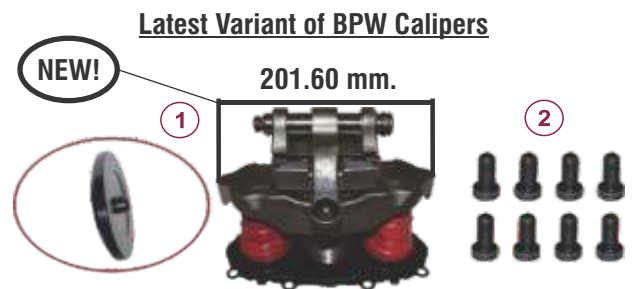

**Kit No** : BTB40004

**OEM No** : BrakingTech Service Kit

**Application** : TSB3709 / 4309 / 4312 (With Pin)

**Description** : Caliper Mechanism Complete Set

1- BTT270 Caliper Mechanism Complete  
2- BTC9 Screw M8x16mm

**Latest Variant of BPW Calipers**

**Kit No** : BTB40002-01

**OEM No** : BrakingTech Service Kit

**Application** : TSB3709 / 4309 / 4312 (With Pin)

**Description** : Caliper Mechanism Complete Set

1- BTT426 Caliper Mechanism Complete  
2- BTC9 Screw M8x16mm

**Kit No** : BTB40004-01

**OEM No** : BrakingTech Service Kit

**Application** : TSB3709 / 4309 / 4312 (With Pin)

**Description** : Caliper Mechanism Complete Set

1- BTT427 Caliper Mechanism Complete  
2- BTC9 Screw M8x16mm