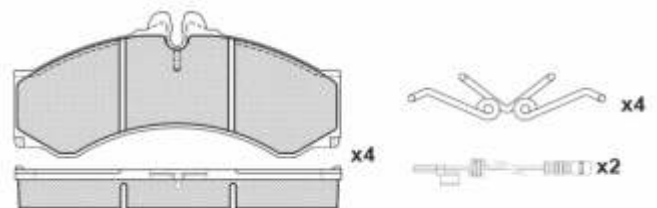

Kit No	: BTF5552060
OEM No	: 000 421 73 91 - 000 423 71 10 - 002 420 41 20 002 420 42 20 - 003 420 17 20 - 004 420 26 20 901 421 01 10 - 902 421 01 10 - 2D0 698 151 A
WVA No	: 29076
Application	: PERROT for MERCEDES SPRINTER
Description	: Brake Caliper Rubber & Metal Covers
1- BTF5552060	Brake Pad 164,6 x 72,90 x 20